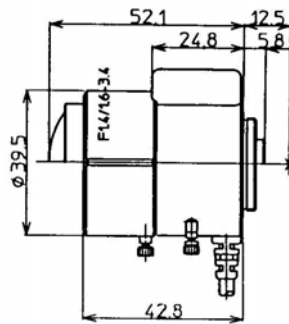

CCTV LENS

ACU-1634AN

VARI-FOCAL LENS, 1.6 - 3.4mm F1.4
AUTO IRIS, DC-driven

(Unit: mm)

Image Format	1/3-inch
Focal Length	1.6 - 3.4mm
Max. Aperture	F1.4 - 360
Operation	Iris: Automatic, DC-driven Zoom: Manual Focus: Manual
View Angle (Degrees)	[Tele] [Wide] Horizontal 84.30 180.00 Vertical: 55.80 114.10 Diagonal: 106.10 180.00
Lens Mount	CS-Mount
MOD(Minimum Object Distance)	0.2m
Back Focal Length	7.07 - 11.55mm in air
Filter Screw Size	Nil
Dimensions	39.5 x 52.1mm (Dia. X Length)
Weight	105g