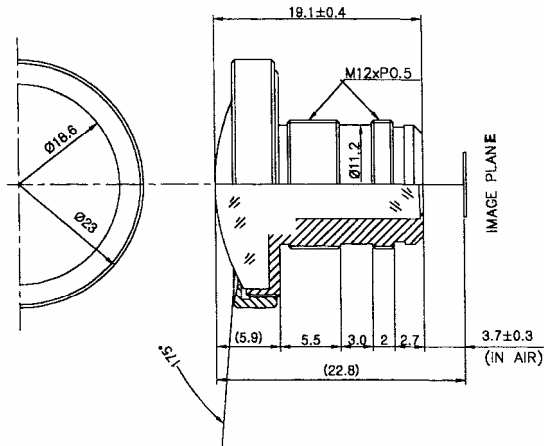

# CCTV LENS

**BL2225M12**

BOARD LENS

Image format	1/3-inch
Focal length	2.2mm
Max. Aperture	F 2.5
IRIS Operation	No iris
IRIS RANGE	Fixed at F2.5
View angle	HOR. VER. DIA. 170 °
Lens mount	M12 Special mount
Min object distance	0.4m
Back focal length	4.2mm
Filter screw size	Not provided.
Dimensions	23mm × L19.1mm
Weight	6.5g approx.