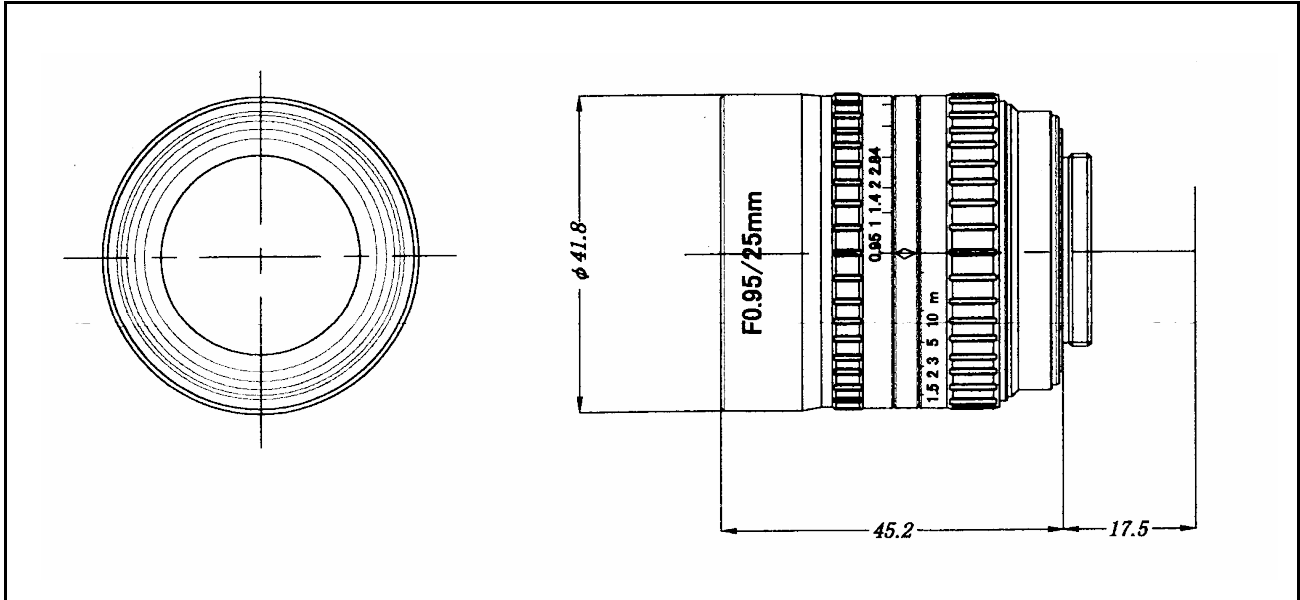

### SPECIAL LENS

(Unit: mm)

Image Format	1-inch								
Focal Length	25.0mm								
Max. Aperture	F=0.95								
Operation	Iris: Manual Focus: Manual								
Iris Range	F0.95 - 16								
View Angle (Degrees)	<table border="1"><thead><tr><th></th><th>Wide</th></tr></thead><tbody><tr><td>Horizontal</td><td>28° 7</td></tr><tr><td>Vertical</td><td>21° 7</td></tr><tr><td>Diagonal</td><td>35° 5</td></tr></tbody></table>		Wide	Horizontal	28° 7	Vertical	21° 7	Diagonal	35° 5
	Wide								
Horizontal	28° 7								
Vertical	21° 7								
Diagonal	35° 5								
Lens Mount	C-Mount								
MOD(Minimum Object Distance)	0.5m								
Back Focal Length	13.89mm								
Filter Screw Size	M40.5, P=0.5								
Dimensions	41.8 x 45.2mm								
Weight	165g								