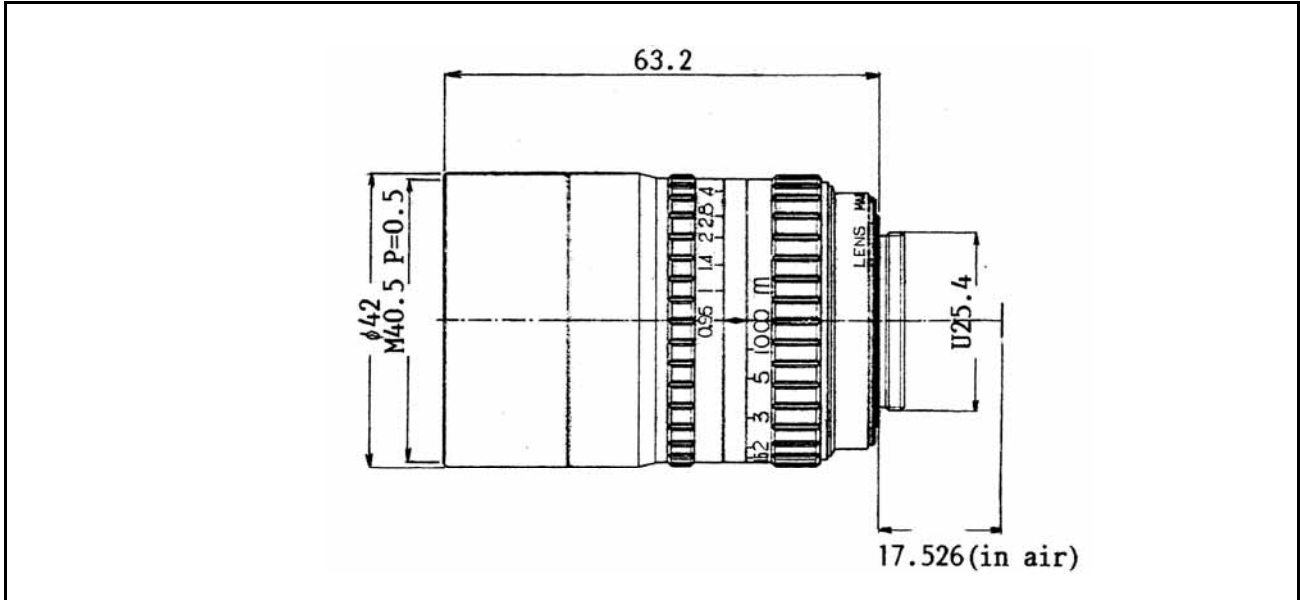

CCTV LENS

SX1709

SPECIAL LENS

(Unit: mm)

Image Format	2/3-inch								
Focal Length	17.0mm								
Max. Aperture	F=0.95								
Operation	Iris: Manual Focus: Manual								
Iris Range	F0.95 - 16								
View Angle (Degrees)	<table border="1"><thead><tr><th></th><th>Wide</th></tr></thead><tbody><tr><td>Horizontal</td><td>29° 0</td></tr><tr><td>Vertical</td><td>22° 0</td></tr><tr><td>Diagonal</td><td>35° 9</td></tr></tbody></table>		Wide	Horizontal	29° 0	Vertical	22° 0	Diagonal	35° 9
	Wide								
Horizontal	29° 0								
Vertical	22° 0								
Diagonal	35° 9								
Lens Mount	C-Mount								
MOD(Minimum Object Distance)	0.5m								
Back Focal Length	13.89mm								
Filter Screw Size	M40.5, P=0.5								
Dimensions	42 x 63.2mm								
Weight	165g								