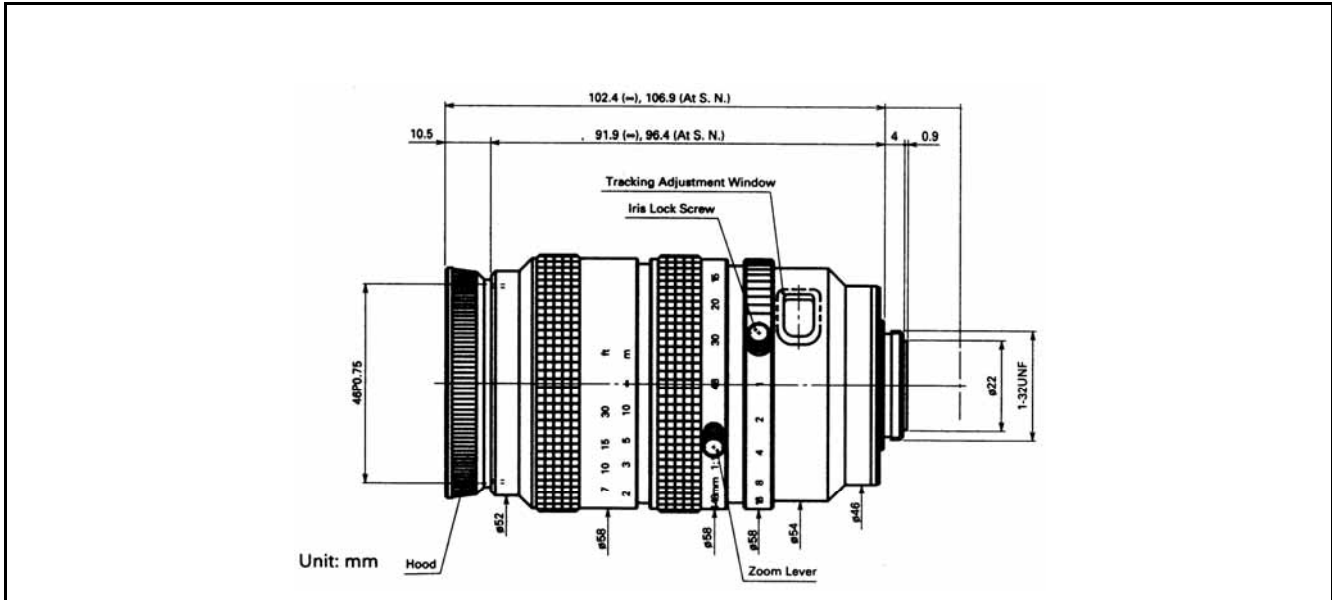

CCTV LENS

HR6Z848

Manual Zoom lens

(Unit: mm)

Image Format	1/2-inch	
Focal Length	8 - 48mm	
Max. Aperture	F1.0	
Operation	Iris:	Manual with locking screw
	Zoom:	Manual
	Focus:	Manual
View Angle (Degrees)		
		[Tele] [Wide]
	Horizontal:	7.7 43.6
	Vertical:	5.7 33.4
	Diagonal:	9.6 54.5
Lens Mount	C-Mount	
MOD(Minimum Object Distance)	1.0m (0.5m at close-up position)	
Back Focal Length	14.56mm in air	
Filter Screw Size	M46, P=0.75	
Dimensions	58 X 91.9mm	
Weight	395g approx.	