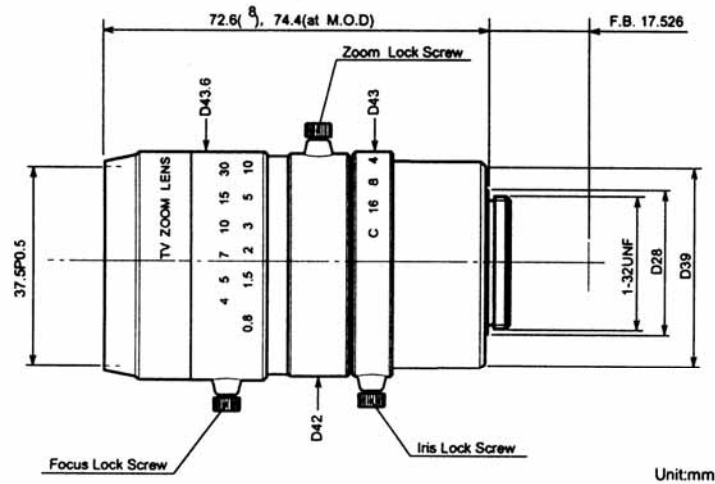

CCTV LENS

HR6Z851

Manual Zoom lens

(Unit: mm)

| | | |
|-------------------------------------|--------------------|---------------------------|
| Image Format | 1/2-inch | |
| Focal Length | 8.5 - 51mm | |
| Max. Aperture | F1.6 | |
| Operation | Iris: | Manual with locking screw |
| | Zoom: | Manual with locking screw |
| | Focus: | Manual with locking screw |
| View Angle (Degrees) | [Tele] | [Wide] |
| | Horizontal: | 7°2 41°3 |
| | Vertical: | 5°4 31°5 |
| | Diagonal: | |
| Lens Mount | C-Mount | |
| MOD(Minimum Object Distance) | 0.8m | |
| Back Focal Length | 15.89mm in air | |
| Filter Screw Size | M37.5, P=0.5 | |
| Dimensions | 43.6 X 72.6mm | |
| Weight | 120g approx. | |
| Note | Light plastic body | |