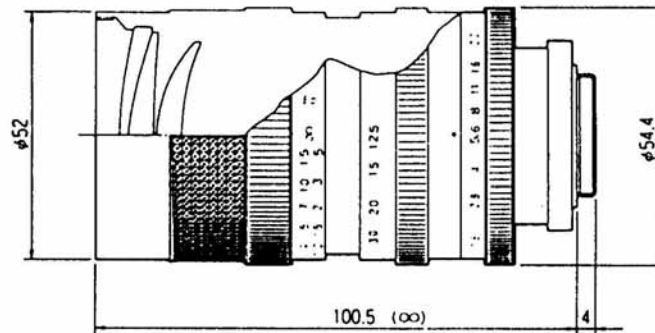

CCTV LENS

S6Z12575

MANUAL ZOOM LENS

(Unit: mm)

Image Format	2/3-inch		
Focal Length	12.5 - 75mm		
Max. Aperture	F1.8 - close		
Operation	Iris:	Manual	
	Zoom:	Manual	
	Focus:	Manual	
View Angle (Degrees)		Tele	Wide
	Horizontal:	6°6	38°7
	Vertical:	4°9	29°3
	Diagonal:	8°2	47°9
Lens Mount	CS-Mount		
MOD(Minimum Object Distance)	1.0m		
Back Focal Length	17.187mm		
Filter Screw Size	M49 P=0.75		
Dimensions	52 x 100.5mm		
Weight	368g		