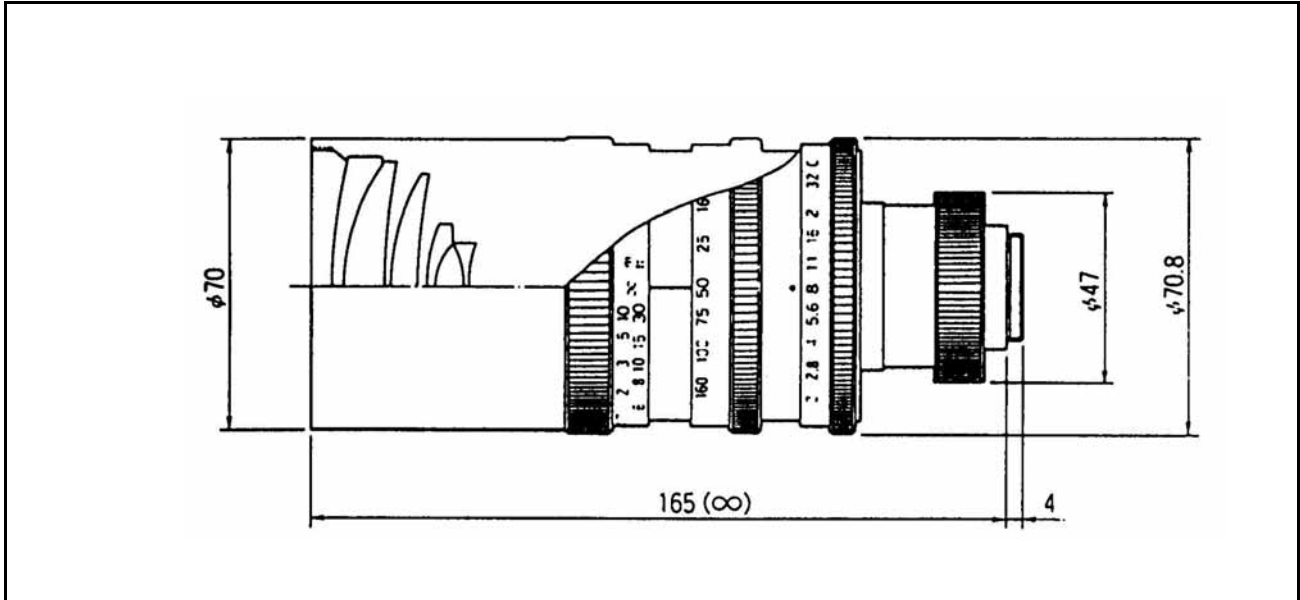

CCTV LENS

XL10Z16160

Manual Zoom Lens

(Unit: mm)

Image Format	1-inch	
Focal Length	16 - 160mm	
Max. Aperture	F2.0 - close	
Operation	Iris:	Manual
	Focus:	Manual
	Zoom:	Manual
View Angle (Degrees)		Wide
	Horizontal:	43° 4'
	Vertical:	32° 9'
	Diagonal:	53° 4'
Lens Mount	C-Mount	
MOD(Minimum Object Distance)	1.5m	
Back Focal Length	34.934mm	
Filter Screw Size	M67.0, P=0.75	
Dimensions	70 x 165mm	
Weight	829g	