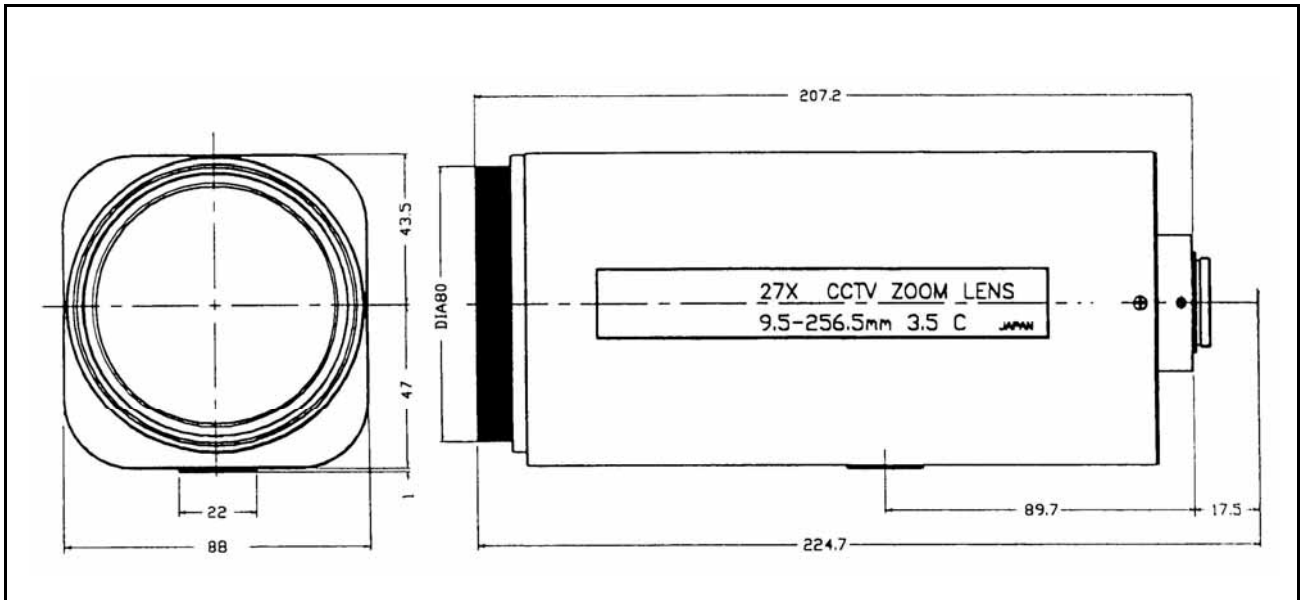

CCTV LENS

27Z0935MP

MOTORIZED ZOOM LENS

(Unit: mm)

Image Format	1/2-inch												
Focal Length	9.5 - 256.5mm												
Max. Aperture	F3.5 - close												
Operation	Iris: Motorized, equipped with Potentiometer Zoom: Motorized, equipped with Potentiometer Focus: Motorized, equipped with Potentiometer												
View Angle (Degrees)	<table><thead><tr><th></th><th>Tele</th><th>Wide</th></tr></thead><tbody><tr><td>Horizontal:</td><td>1°5</td><td>37°0</td></tr><tr><td>Vertical:</td><td>1°1</td><td>28°0</td></tr><tr><td>Diagonal:</td><td>1°8</td><td>45°4</td></tr></tbody></table>		Tele	Wide	Horizontal:	1°5	37°0	Vertical:	1°1	28°0	Diagonal:	1°8	45°4
	Tele	Wide											
Horizontal:	1°5	37°0											
Vertical:	1°1	28°0											
Diagonal:	1°8	45°4											
Lens Mount	C-Mount												
MOD(Minimum Object Distance)	1.5m												
Back Focal Length	24.56mm												
Filter Screw Size	M77 P=0.75												
Dimensions	88 x 91.5 x 207.2mm												
Weight	2,140g												