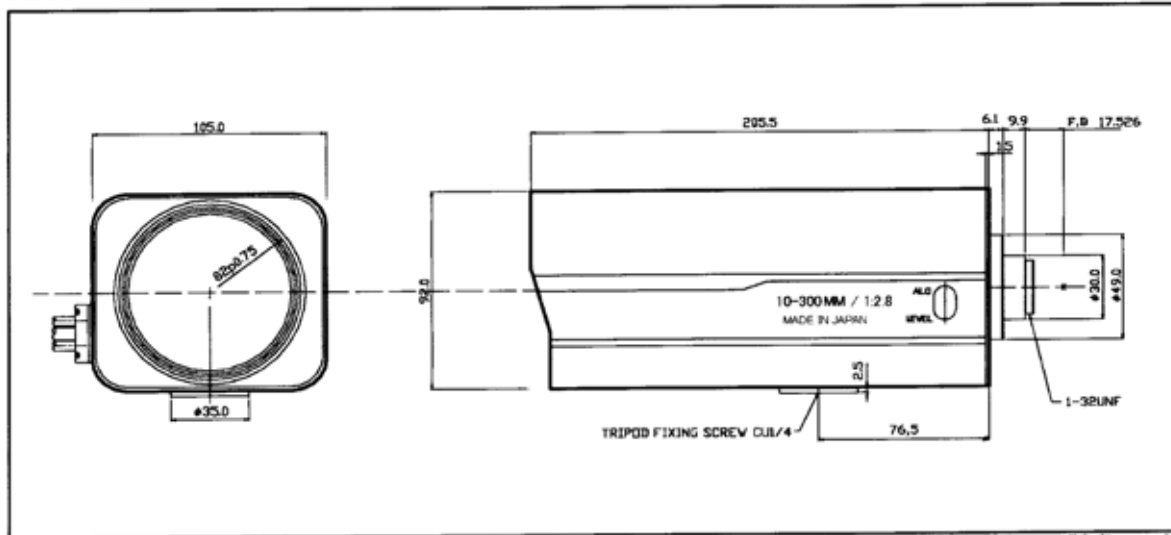

## HR30Z10300IRMA

MOTORIZED ZOOM LENS  
AUTO IRIS

(Unit: mm)

Image Format	1/2-inch
Focal Length	10 - 300mm
Max. Aperture	F2.8 - 360
Operation	Iris: Auto iris, Video-drive Zoom: Motorized Focus: Motorized

View Angle (Degrees)	Tele	Wide
Horizontal:	1°2	35°5
Vertical:	0°9	27°0
Diagonal:	1°5	43°6

Lens Mount	C-Mount
MOD(Minimum Object Distance)	3.0m
Back Focal Length	37.87mm
Filter Screw Size	M82 P=0.75
Dimensions	105.0 x 92.0 x 221.5mm
Weight	1,950g