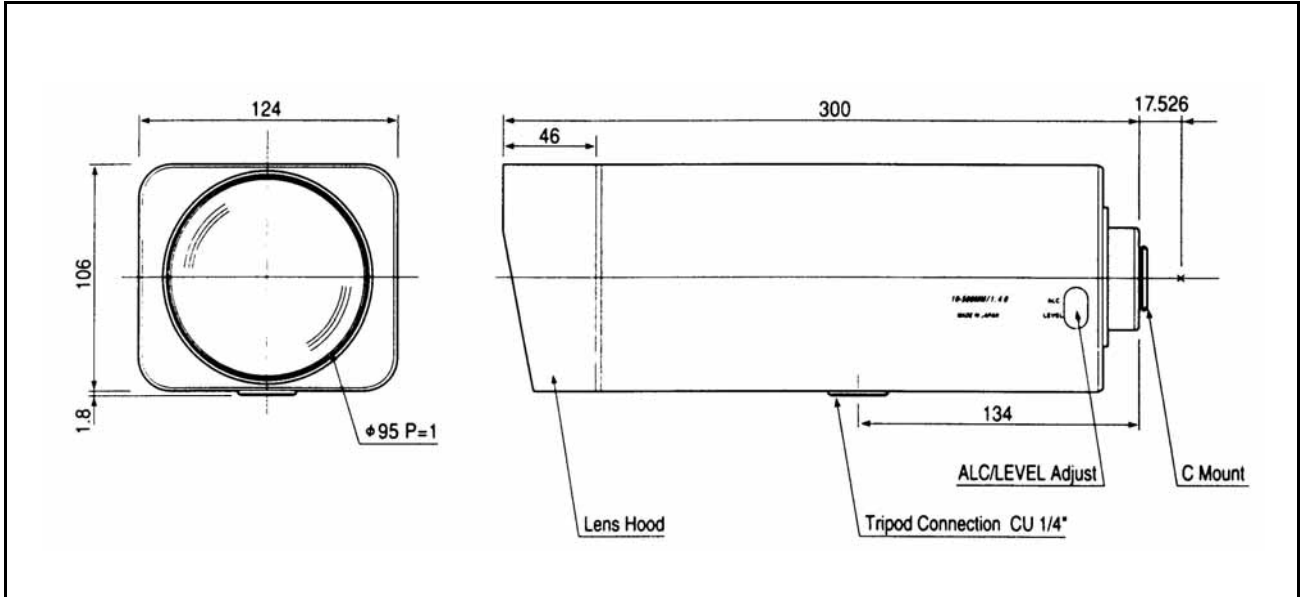

CCTV LENS

HR50Z10500MAPEX

MOTORIZED ZOOM LENS AUTO IRIS

(Unit: mm)

Image Format	1/2-inch													
Focal Length	10 - 500mm (20 - 1000mm with extender)													
Max. Aperture	F4 - 360 (F8 - 720 with extender)													
Operation	Iris: Auto iris, Video-drive Zoom: Motorized, equipped with Potentiometer Focus: Motorized, equipped with Potentiometer Extender: Remote control													
View Angle (Degrees)	<table border="1"> <thead> <tr> <th></th> <th>Tele</th> <th>Wide</th> </tr> </thead> <tbody> <tr> <td>Horizontal:</td> <td>0°7 (0°4)</td> <td>35°5 (18°2)</td> </tr> <tr> <td>Vertical:</td> <td>0°6 (0°3)</td> <td>27°0 (13°7)</td> </tr> <tr> <td>Diagonal:</td> <td colspan="2">with extender in ()</td> </tr> </tbody> </table>		Tele	Wide	Horizontal:	0°7 (0°4)	35°5 (18°2)	Vertical:	0°6 (0°3)	27°0 (13°7)	Diagonal:	with extender in ()		
	Tele	Wide												
Horizontal:	0°7 (0°4)	35°5 (18°2)												
Vertical:	0°6 (0°3)	27°0 (13°7)												
Diagonal:	with extender in ()													
Lens Mount	C-Mount													
MOD(Minimum Object Distance)	4.0m													
Back Focal Length	62.67mm													
Filter Screw Size	M95 P=1.0													
Dimensions	124 x 106 x 300mm													
Weight	3,200g													