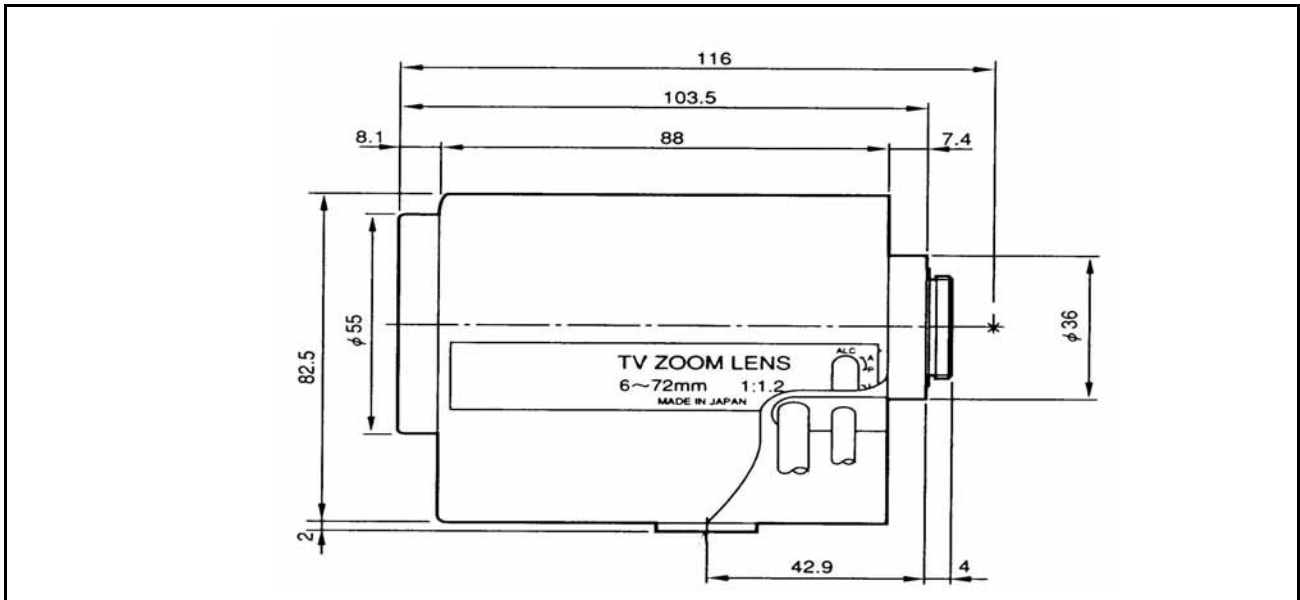

CCTV LENS

T12Z672MA

**MOTORIZED ZOOM LENS
AUTO IRIS**

(Unit: mm)

Image Format	1/3-inch													
Focal Length	6 - 72mm													
Max. Aperture	F1.2 - 360													
Operation	Iris:	Auto iris, Video-drive												
	Zoom:	Motorized												
	Focus:	Motorized												
View Angle (Degrees)														
		<table border="1" style="border-collapse: collapse; width: 100%;"> <thead> <tr> <th></th> <th style="text-align: center;">Tele</th> <th style="text-align: center;">Wide</th> </tr> </thead> <tbody> <tr> <td>Horizontal:</td> <td style="text-align: center;">4°0</td> <td style="text-align: center;">43°7</td> </tr> <tr> <td>Vertical:</td> <td style="text-align: center;">3°0</td> <td style="text-align: center;">32°9</td> </tr> <tr> <td>Diagonal:</td> <td style="text-align: center;">5°0</td> <td style="text-align: center;">54°4</td> </tr> </tbody> </table>		Tele	Wide	Horizontal:	4°0	43°7	Vertical:	3°0	32°9	Diagonal:	5°0	54°4
	Tele	Wide												
Horizontal:	4°0	43°7												
Vertical:	3°0	32°9												
Diagonal:	5°0	54°4												
Lens Mount	CS-Mount													
MOD(Minimum Object Distance)	1.5m													
Back Focal Length	8.7mm													
Filter Screw Size	Nil													
Dimensions	66 x 82.5 x 103.5mm													
Weight	640g													
Note	Auto iris driven by durable core-less motor													