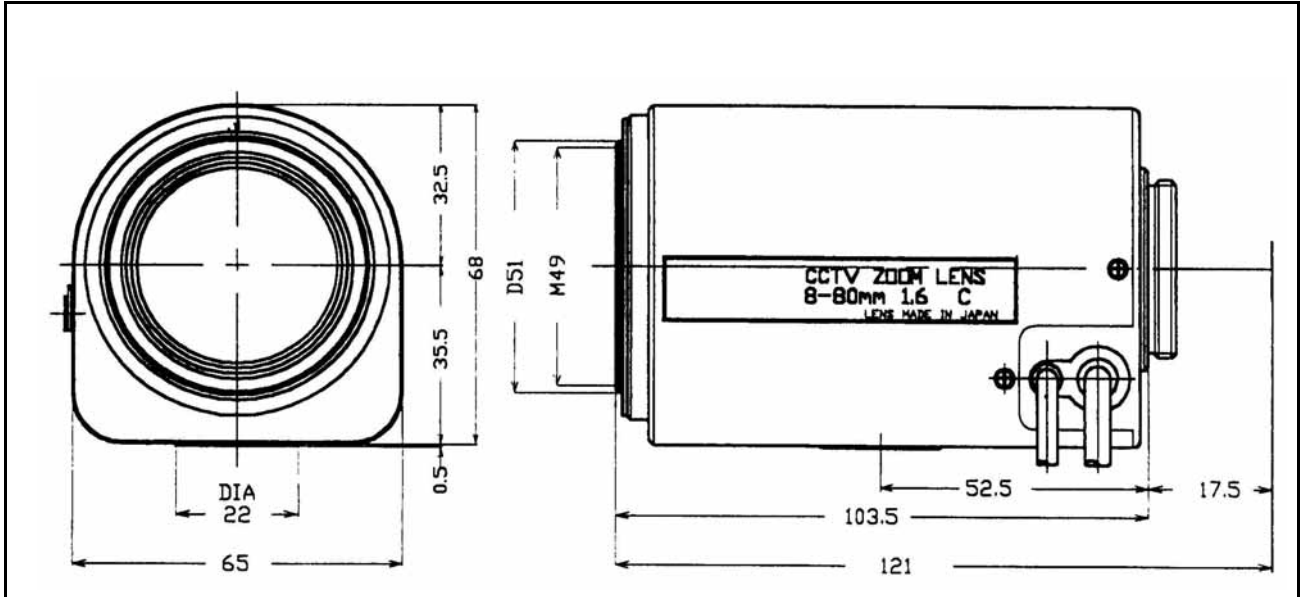

## YH10Z0880MANB

MOTORIZED ZOOM LENS  
AUTO IRIS

(Unit: mm)

Image Format	1/2-inch												
Focal Length	8 - 80mm												
Max. Aperture	F1.4 - 360												
Operation	Iris: Auto iris, DC-drive Zoom: Motorized Focus: Motorized												
View Angle (Degrees)	<table><thead><tr><th></th><th>Tele</th><th>Wide</th></tr></thead><tbody><tr><td>Horizontal:</td><td>4°6</td><td>43°4</td></tr><tr><td>Vertical:</td><td>3°5</td><td>32°9</td></tr><tr><td>Diagonal:</td><td>5°6</td><td>54°0</td></tr></tbody></table>		Tele	Wide	Horizontal:	4°6	43°4	Vertical:	3°5	32°9	Diagonal:	5°6	54°0
	Tele	Wide											
Horizontal:	4°6	43°4											
Vertical:	3°5	32°9											
Diagonal:	5°6	54°0											
Lens Mount	C-Mount												
MOD(Minimum Object Distance)	1.0m												
Back Focal Length	14.74mm												
Filter Screw Size	M49 P=0.75												
Dimensions	65 x 68 x 103.5mm												
Weight	450g												