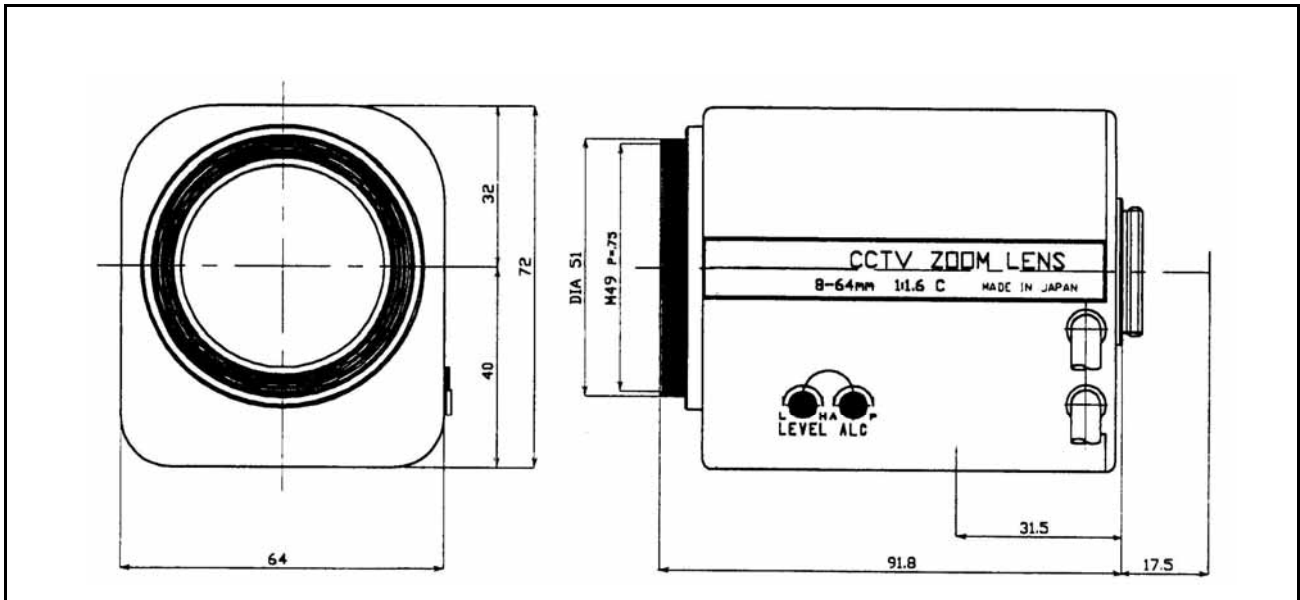

## YH8Z0864MANB

MOTORIZED ZOOM LENS  
AUTO IRIS

(Unit: mm)

Image Format	1/3-inch												
Focal Length	8 - 64mm												
Max. Aperture	F1.4 - 360												
Operation	Iris: Auto iris, DC-drive Zoom: Motorized Focus: Motorized												
View Angle (Degrees)	<table border="1"><thead><tr><th></th><th>Tele</th><th>Wide</th></tr></thead><tbody><tr><td>Horizontal:</td><td>5°8</td><td>44°0</td></tr><tr><td>Vertical:</td><td>4°4</td><td>33°2</td></tr><tr><td>Diagonal:</td><td>7°1</td><td>55°0</td></tr></tbody></table>		Tele	Wide	Horizontal:	5°8	44°0	Vertical:	4°4	33°2	Diagonal:	7°1	55°0
	Tele	Wide											
Horizontal:	5°8	44°0											
Vertical:	4°4	33°2											
Diagonal:	7°1	55°0											
Lens Mount	C-Mount												
MOD(Minimum Object Distance)	1.0m												
Back Focal Length	14.47mm												
Filter Screw Size	M49 P=0.75												
Dimensions	64 x 72 x 91.8mm												
Weight	370g												