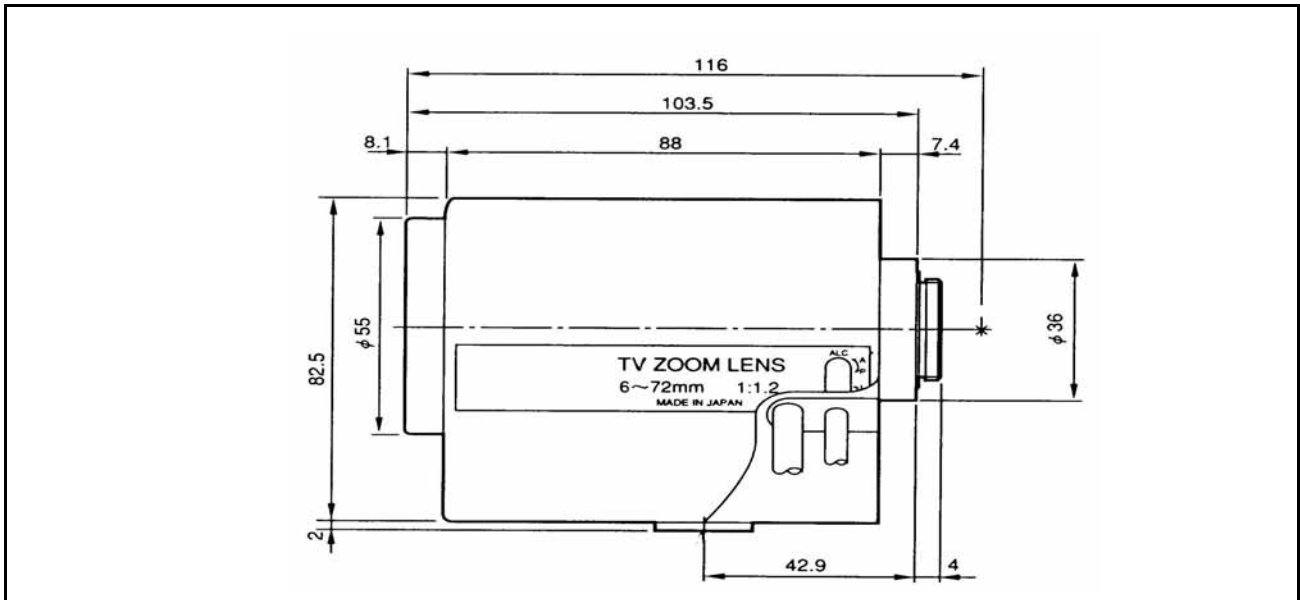

CCTV LENS

YT12Z672GMA

**MOTORIZED ZOOM LENS
AUTO IRIS**

(Unit: mm)

Image Format	1/3-inch													
Focal Length	6 - 72mm													
Max. Aperture	F1.2 - 360													
Operation	Iris:	Auto iris, Video-drive												
	Zoom:	Motorized												
	Focus:	Motorized												
View Angle (Degrees)														
		<table border="1" style="border-collapse: collapse; width: 100%;"> <thead> <tr> <th></th> <th style="text-align: center;">Tele</th> <th style="text-align: center;">Wide</th> </tr> </thead> <tbody> <tr> <td>Horizontal:</td> <td style="text-align: center;">4°</td> <td style="text-align: center;">43°7</td> </tr> <tr> <td>Vertical:</td> <td style="text-align: center;">3°</td> <td style="text-align: center;">32°9</td> </tr> <tr> <td>Diagonal:</td> <td style="text-align: center;">5°</td> <td style="text-align: center;">54°4</td> </tr> </tbody> </table>		Tele	Wide	Horizontal:	4°	43°7	Vertical:	3°	32°9	Diagonal:	5°	54°4
	Tele	Wide												
Horizontal:	4°	43°7												
Vertical:	3°	32°9												
Diagonal:	5°	54°4												
Lens Mount	CS-Mount													
MOD(Minimum Object Distance)	1.5m													
Back Focal Length	8.7mm													
Filter Screw Size	Nil													
Dimensions	66 x 82.5 x 103.5mm													
Weight	570g													