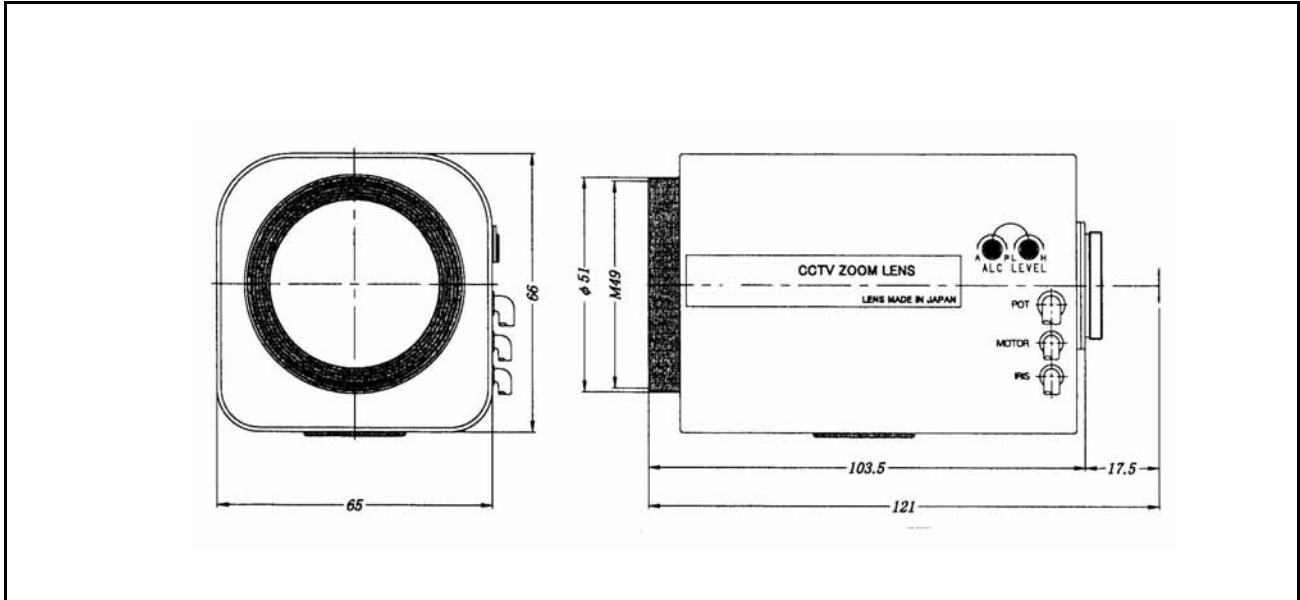

CCTV LENS

YTC10Z0660MAP

MOTORIZED ZOOM LENS
AUTO IRIS

(Unit: mm)

Image Format	1/3-inch												
Focal Length	6 - 60mm												
Max. Aperture	F1.4 - 360												
Operation	Iris: Auto iris, Video-drive Zoom: Motorized Focus: Motorized												
View Angle (Degrees)	<table border="1"><thead><tr><th></th><th>Tele</th><th>Wide</th></tr></thead><tbody><tr><td>Horizontal:</td><td>4°6</td><td>43°4</td></tr><tr><td>Vertical:</td><td>3°5</td><td>32°8</td></tr><tr><td>Diagonal:</td><td>5°4</td><td>54°4</td></tr></tbody></table>		Tele	Wide	Horizontal:	4°6	43°4	Vertical:	3°5	32°8	Diagonal:	5°4	54°4
	Tele	Wide											
Horizontal:	4°6	43°4											
Vertical:	3°5	32°8											
Diagonal:	5°4	54°4											
Lens Mount	C-Mount												
MOD(Minimum Object Distance)	1.0m												
Back Focal Length	12.98mm												
Filter Screw Size	M49 P=0.75												
Dimensions	65 x 68 x 103.5mm												
Weight	510g												