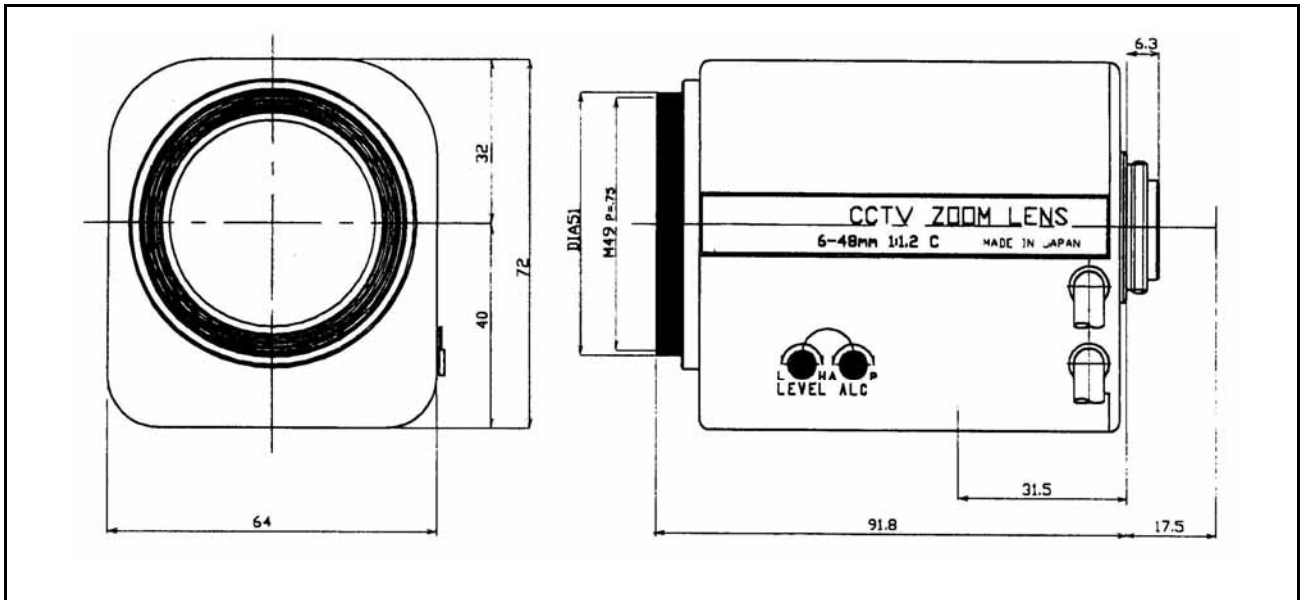

CCTV LENS

YTC8Z0648MANB

MOTORIZED ZOOM LENS
AUTO IRIS

(Unit: mm)

Image Format	1/3-inch												
Focal Length	6 - 48mm												
Max. Aperture	F1. - 360												
Operation	Iris: Auto iris, DC-drive Zoom: Motorized Focus: Motorized												
View Angle (Degrees)	<table border="1"><thead><tr><th></th><th>Tele</th><th>Wide</th></tr></thead><tbody><tr><td>Horizontal:</td><td>5°8</td><td>44°3</td></tr><tr><td>Vertical:</td><td>4°4</td><td>33°3</td></tr><tr><td>Diagonal:</td><td>7°1</td><td>55°0</td></tr></tbody></table>		Tele	Wide	Horizontal:	5°8	44°3	Vertical:	4°4	33°3	Diagonal:	7°1	55°0
	Tele	Wide											
Horizontal:	5°8	44°3											
Vertical:	4°4	33°3											
Diagonal:	7°1	55°0											
Lens Mount	CS-Mount												
MOD(Minimum Object Distance)	1.01m												
Back Focal Length	11.85mm												
Filter Screw Size	M49 P=0.75												
Dimensions	64 x 72 x 91.8mm												
Weight	390g												