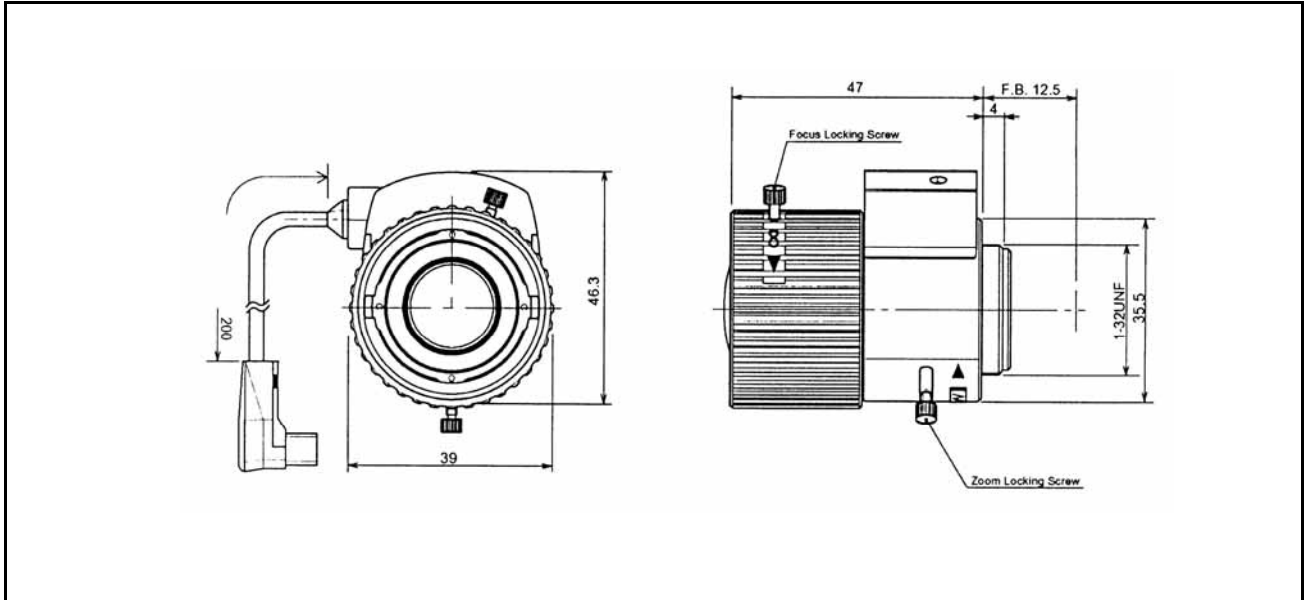

CCTV LENS

ACU-0308AN

VARI-FOCAL LENS, 3.0 - 8.0mm F1.4
AUTO IRIS, DC-driven

(Unit: mm)

Image Format	1/3-inch		
Focal Length	3.0 - 8.0mm		
Max. Aperture	F1.4 - 360		
Operation	Iris:	Automatic, DC-driven	
	Zoom:	Manual	
	Focus:	Manual	
View Angle (Degrees)		[Tele]	[Wide]
	Horizontal	92.9	68.4
	Vertical:	35.7	26.8
	Diagonal:		
Lens Mount	CS-Mount		
MOD(Minimum Object Distance)	0.3m		
Back Focal Length	7.25 - 12.81mm in air		
Filter Screw Size	Nil		
Dimensions	38 x 47mm (Dia. X Length)		
Weight	65g approx.		