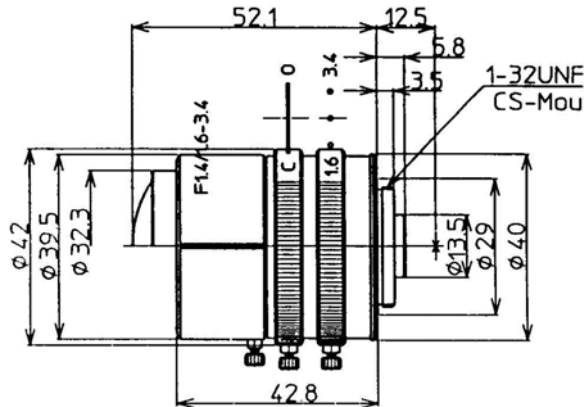

CCTV LENS

ACU-1634M

VARI-FOCAL LENS, 1.6 - 3.4mm F1.4
MANUAL IRIS

(Unit: mm)

| | | | |
|------------------------------|-----------------------------|--------|--------|
| Image Format | 1/3-inch | | |
| Focal Length | 1.6 - 3.4mm | | |
| Max. Aperture | F1.4 | | |
| Operation | Iris: | Manual | |
| | Zoom: | Manual | |
| | Focus: | Manual | |
| View Angle (Degrees) | | [Tele] | [Wide] |
| | Horizontal | 84.30 | 180.00 |
| | Vertical: | 55.80 | 114.10 |
| | Diagonal: | 106.10 | 180.00 |
| Lens Mount | CS-Mount | | |
| MOD(Minimum Object Distance) | 0.2m | | |
| Back Focal Length | 7.07 - 11.55mm in air | | |
| Filter Screw Size | Nil | | |
| Dimensions | 42 x 52.1mm (Dia. X Length) | | |
| Weight | 83g | | |