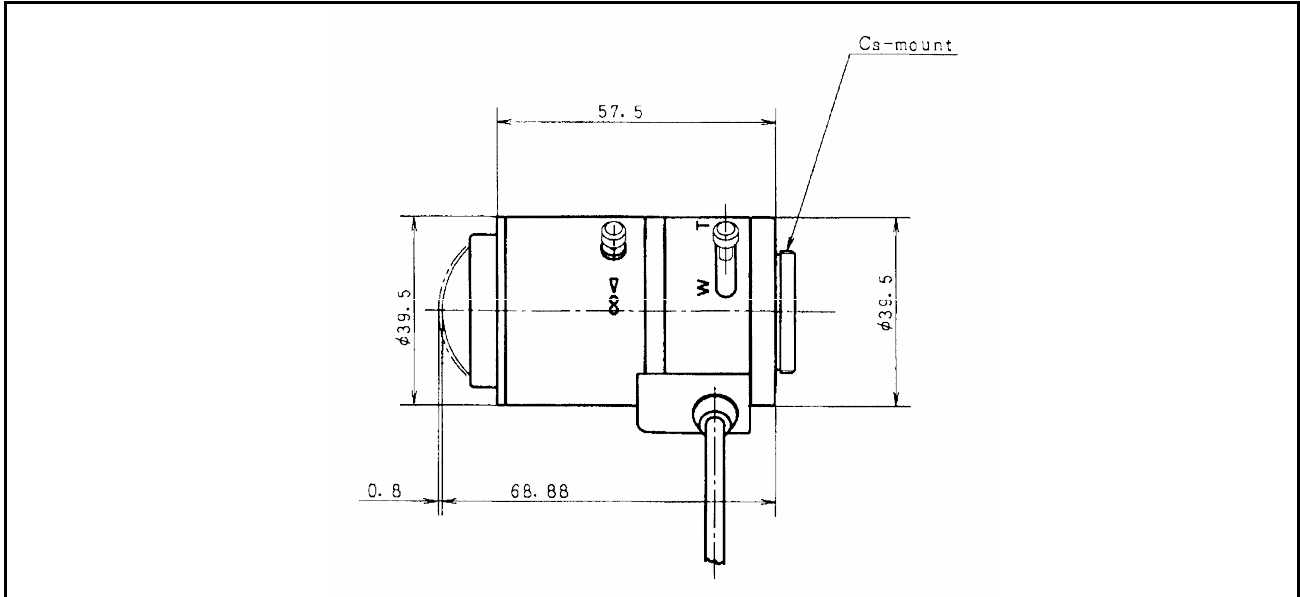

CCTV LENS

ACU-2712AN

VARI-FOCAL LENS, 2.7 - 12.5mm F1.4
AUTO IRIS, DC-drive

(Unit: mm)

Image Format	1/3-inch		
Focal Length	2.7 - 12.5mm		
Max. Aperture	F1.4 - 360		
Operation	Iris:	Auto, DC-drive	
	Zoom:	Manual	
	Focus:	Manual	
View Angle (Degrees)		[Tele]	[Wide]
	Horizontal	23.17	97.14
	Vertical:	17.33	72.72
	Diagonal:	28.79	120.67
Lens Mount	CS-Mount		
MOD(Minimum Object Distance)	0.3m		
Back Focal Length	10.848 - 24.031mm in air		
Filter Screw Size	Nil		
Dimensions	39.5 x 57.5mm (Dia. X Length)		
Weight	95g		