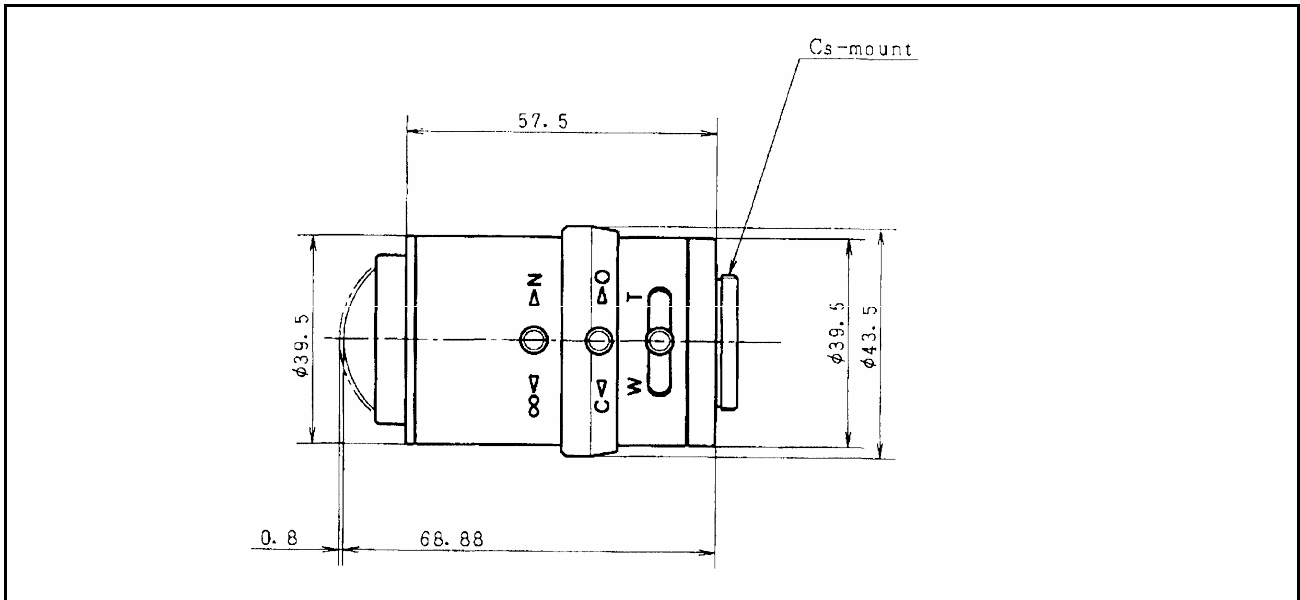

CCTV LENS

ACU-2712M

VARI-FOCAL LENS, 2.7 - 12.5mm F1.4
MANUAL IRIS

(Unit: mm)

Image Format	1/3-inch		
Focal Length	2.7 - 12.5mm		
Max. Aperture	F1.4 - close		
Operation	Iris:	Manual	
	Zoom:	Manual	
	Focus:	Manual	
View Angle (Degrees)		[Tele]	[Wide]
	Horizontal	23.17	97.14
	Vertical:	17.33	72.72
	Diagonal:	28.79	120.67
Lens Mount	CS-Mount		
MOD(Minimum Object Distance)	0.3m		
Back Focal Length	10.878 - 24.031mm in air		
Filter Screw Size	Nil		
Dimensions	39.5 x 57.5mm (Dia. X Length)		
Weight	85g		