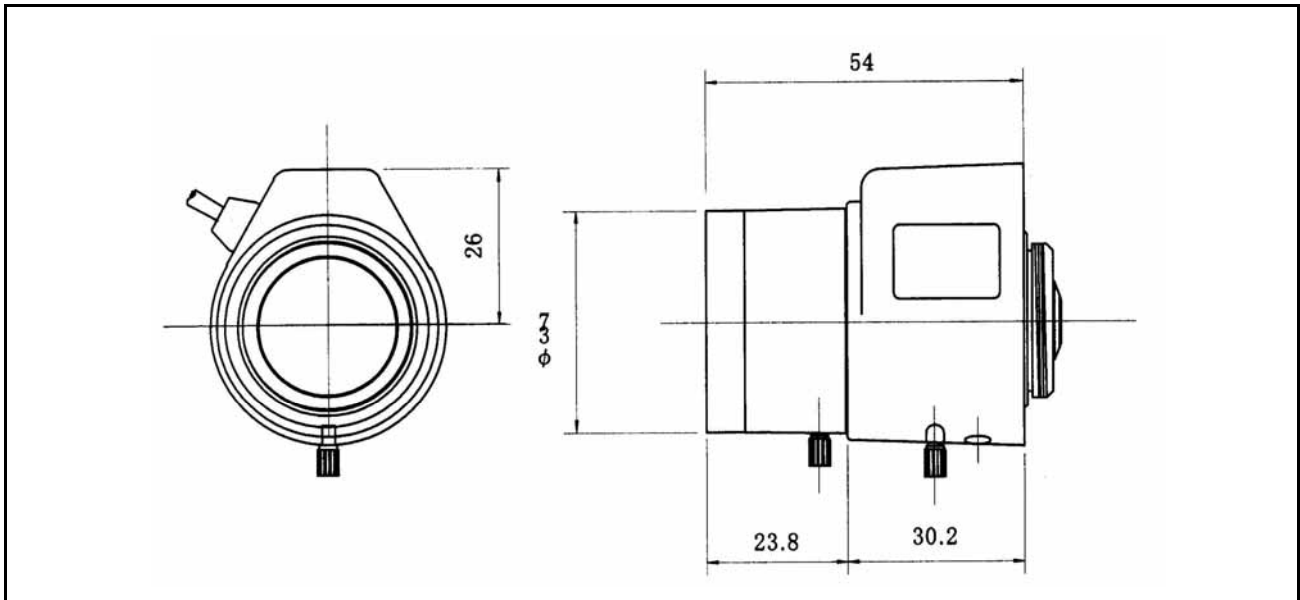

CCTV LENS

ACU-2812A

VARI-FOCAL LENS, 2.8 - 12mm F1.4
AUTO IRIS, Video-drive

(Unit: mm)

Image Format	1/3-inch		
Focal Length	2.8 - 12mm		
Max. Aperture	F1.4 - 360		
Operation	Iris:	Auto, Video-drive	
	Zoom:	Manual	
	Focus:	Manual	
View Angle (Degrees)		[Tele]	[Wide]
	Horizontal	22.80	93.50
	Vertical:	17.20	70.40
	Diagonal:	28.50	116.40
Lens Mount	CS-Mount		
MOD(Minimum Object Distance)	0.3m		
Back Focal Length	6.72 - 18.17mm in air		
Filter Screw Size	Nil		
Dimensions	37 x 54mm (Dia. X Length)		
Weight	85g		