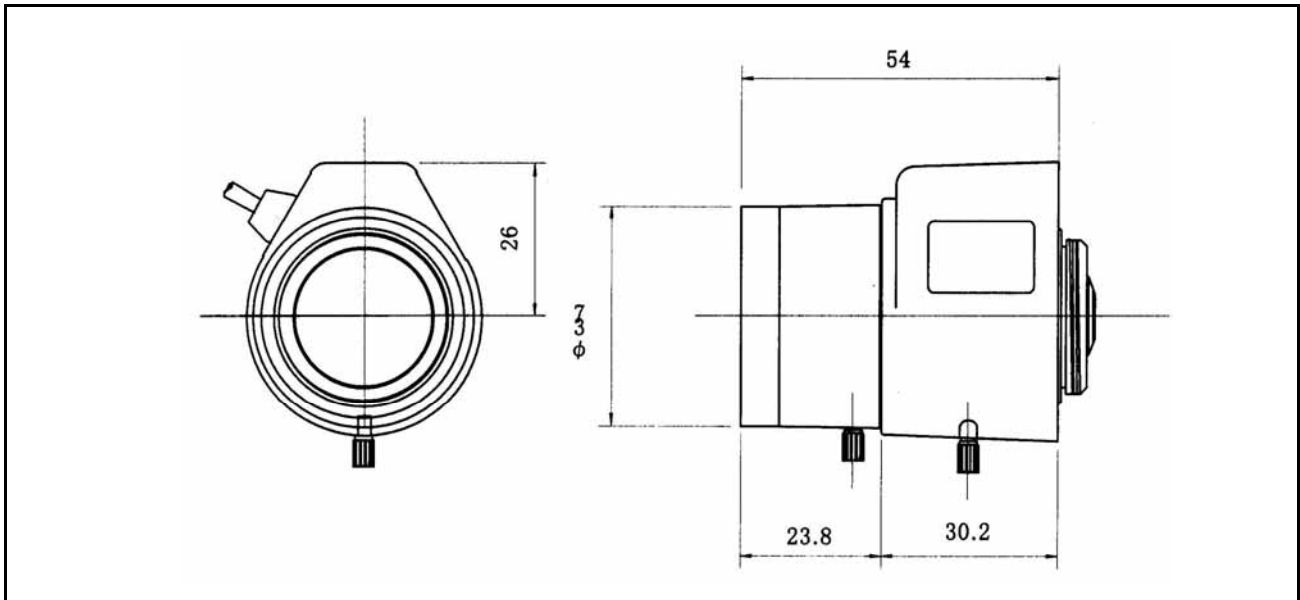

CCTV LENS

ACU-2812AN

VARI-FOCAL LENS, 2.8 - 12mm F1.4
AUTO IRIS, DC-drive

(Unit: mm)

Image Format	1/3-inch		
Focal Length	2.8 - 12mm		
Max. Aperture	F1.4 - 360		
Operation	Iris:	Auto, DC-drive	
	Zoom:	Manual	
	Focus:	Manual	
View Angle (Degrees)		[Tele]	[Wide]
	Horizontal	22.80	93.50
	Vertical:	17.20	70.40
	Diagonal:	28.50	116.40
Lens Mount	CS-Mount		
MOD(Minimum Object Distance)	0.3m		
Back Focal Length	6.27 - 18.17mm in air		
Filter Screw Size	Nil		
Dimensions	37 x 54mm (Dia. X Length)		
Weight	80g		