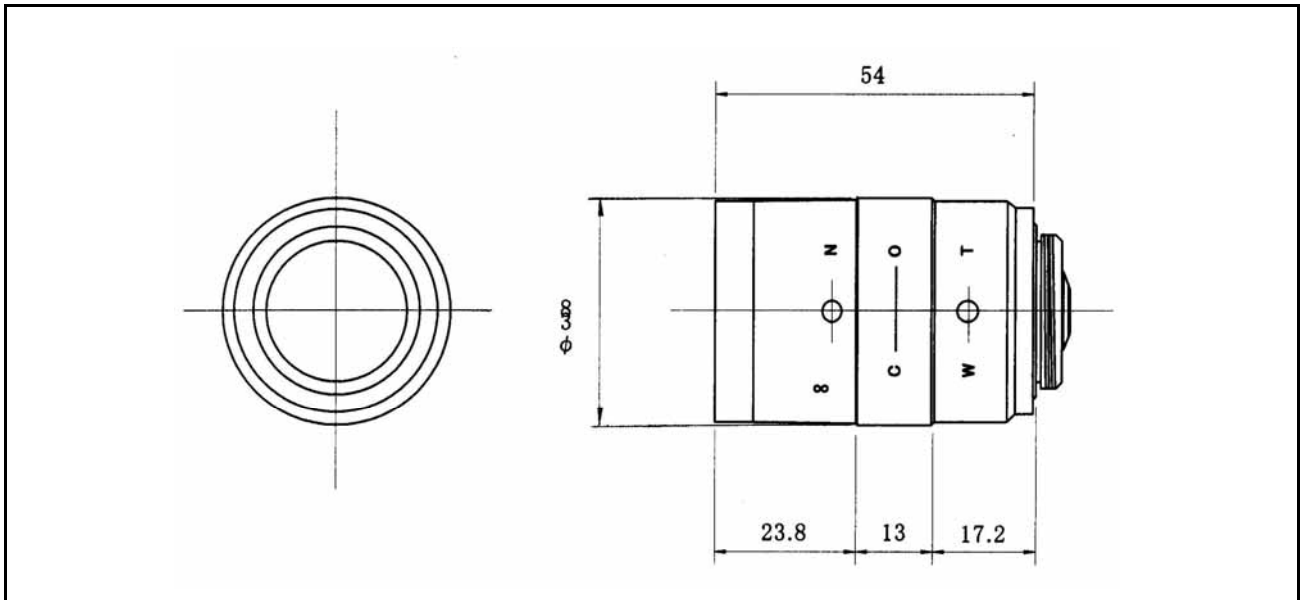

## ACU-2812M

VARI-FOCAL LENS, 2.8 - 12mm F1.4  
MANUAL IRIS

(Unit: mm)

Image Format	1/3-inch		
Focal Length	2.8 - 12mm		
Max. Aperture	F1.4 - close		
Operation	Iris:	Manual	
	Zoom:	Manual	
	Focus:	Manual	
View Angle (Degrees)		[Tele]	[Wide]
	Horizontal	22.80	93.50
	Vertical:	17.20	70.40
	Diagonal:	28.50	116.40
Lens Mount	CS-Mount		
MOD(Minimum Object Distance)	0.3m		
Back Focal Length	6.72 - 18.17mm in air		
Filter Screw Size	Nil		
Dimensions	38 x 54mm (Dia. X Length)		
Weight	70g		