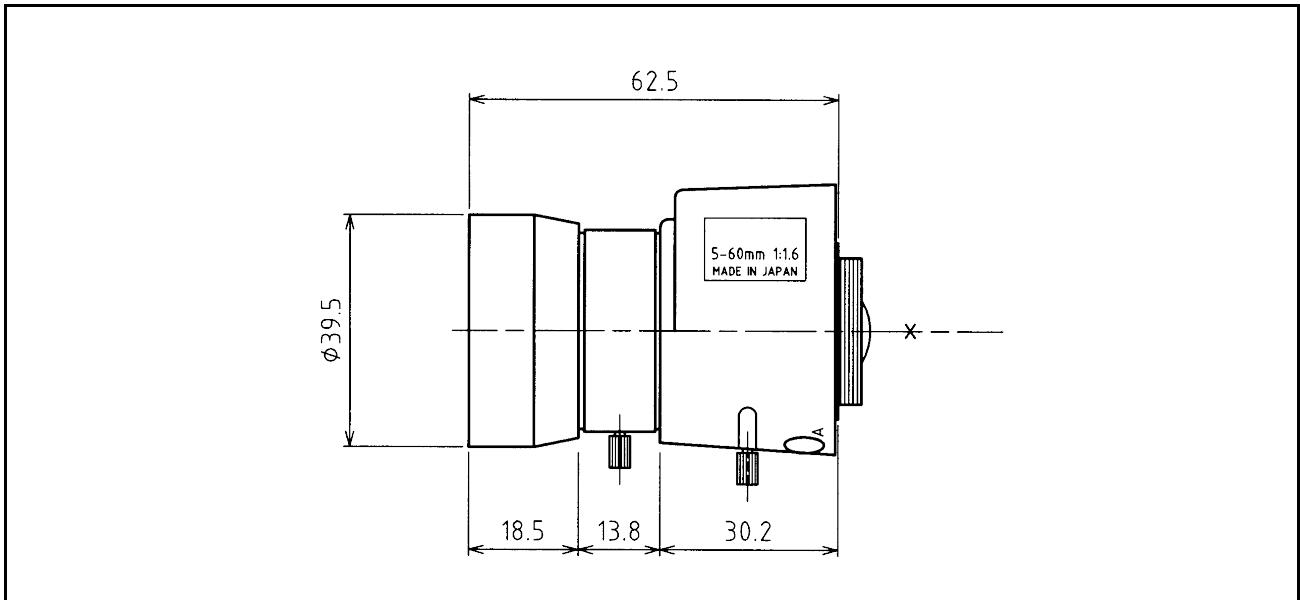

CCTV LENS

ACU-560A

VARI-FOCAL LENS, 5.0 - 60.0mm F1.6
AUTO IRIS, Video-drive

(Unit: mm)

Image Format	1/3-inch		
Focal Length	5.0 - 60.0mm		
Max. Aperture	F1.6 - 360		
Operation	Iris:	Auto, Video-drive	
	Zoom:	Manual	
	Focus:	Manual	
View Angle (Degrees)		[Tele]	[Wide]
	Horizontal	4.60	53.60
	Vertical:	3.40	40.20
	Diagonal:	5.70	63.60
Lens Mount	CS-Mount		
MOD(Minimum Object Distance)	0.3m		
Back Focal Length	7.42mm		
Filter Screw Size	Nil		
Dimensions	39.5 x 62.5mm (Dia. X Length)		
Weight	125g		