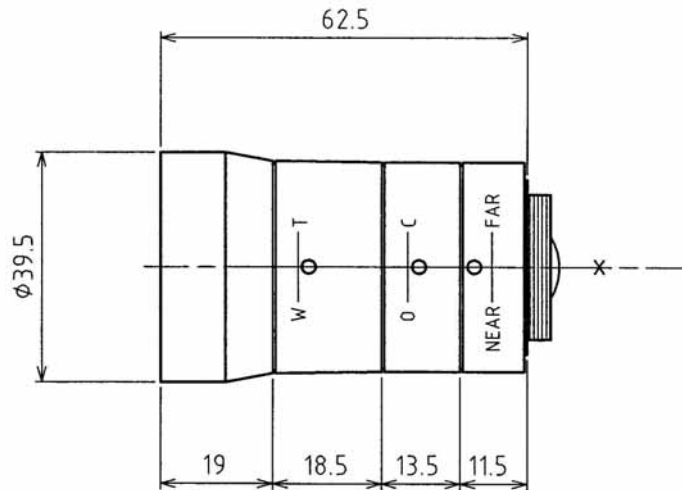

## ACU-560M

VARI-FOCAL LENS, 5.0 - 60.0mm F1.6  
MANUAL IRIS

(Unit: mm)

Image Format	1/3-inch
Focal Length	5.0 - 60.0mm
Max. Aperture	F1.6 - close
Operation	Iris: Manual Zoom: Manual Focus: Manual
View Angle (Degrees)	[Tele] [Wide] Horizontal 4.60 53.60 Vertical: 3.40 40.20 Diagonal: 5.70 63.60
Lens Mount	CS-Mount
MOD(Minimum Object Distance)	0.3m
Back Focal Length	7.42mm
Filter Screw Size	Nil
Dimensions	39.5 x 62.5mm (Dia. X Length)
Weight	115g