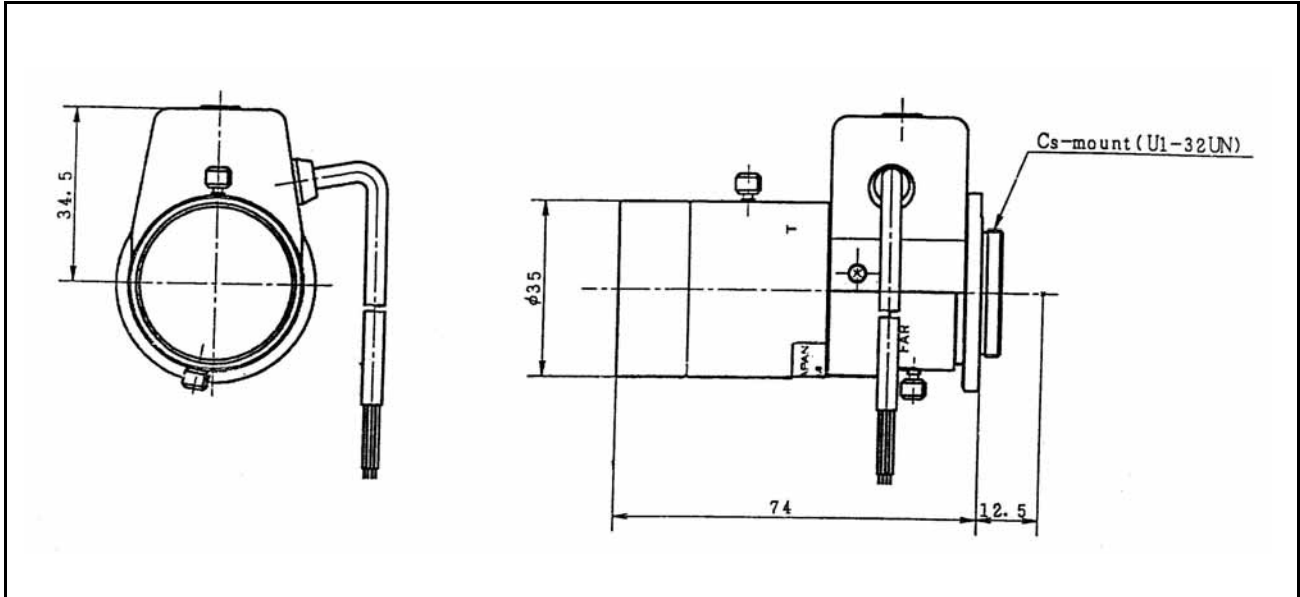

CCTV LENS

HV10Z616A

VARI-FOCAL LENS
AUTO IRIS

(Unit: mm)

| | |
|------------------------------|-------------------------------------|
| Image Format | 1/3-inch |
| Focal Length | 6 - 60mm |
| Max. Aperture | F1.6 - 360 |
| Operation | Iris: Video-drive |
| View Angle (Degrees) | Horizontal 43°62 Vertical: 32°73 |
| Lens Mount | CS-Mount |
| MOD(Minimum Object Distance) | 0.1m |
| Back Focal Length | 12.65 - 16.09mm |
| Filter Screw Size | Not provided |
| Dimensions | 35 x 74mm (Dia. X Length) |
| Weight | 115g |