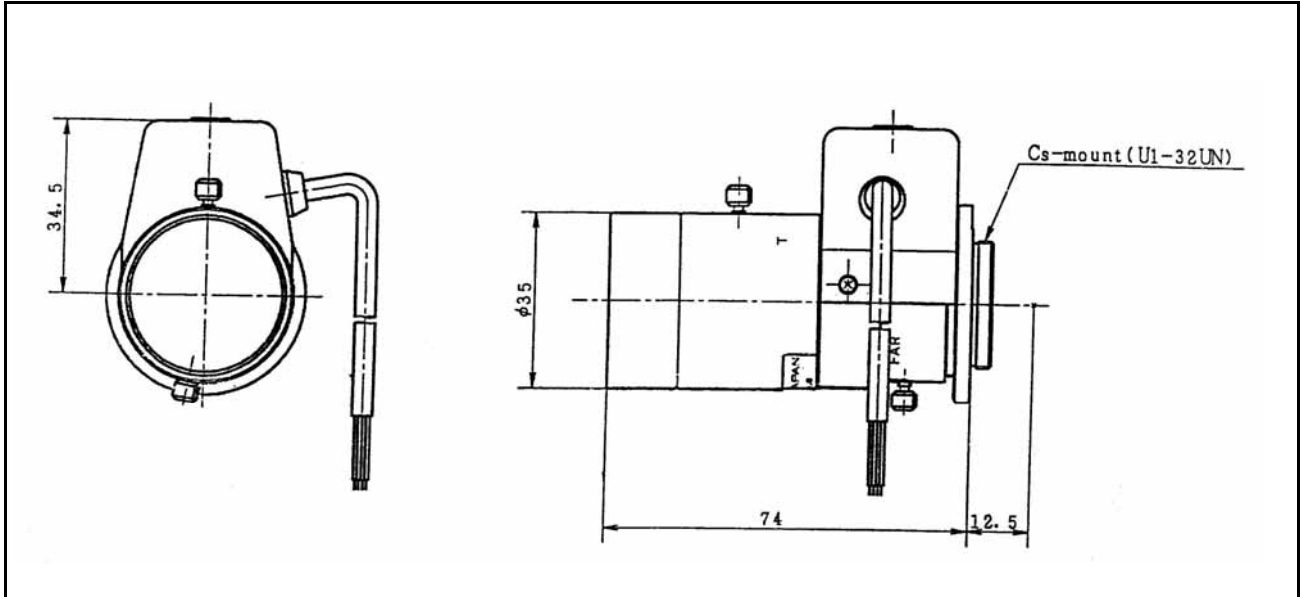

## HV10Z616AN

VARI-FOCAL LENS  
AUTO IRIS

(Unit: mm)

Image Format	1/3-inch
Focal Length	6 - 60mm
Max. Aperture	F163 - 360
Operation	Iris: DC-drive
View Angle (Degrees)	Horizontal 43°62 Vertical: 32°73
Lens Mount	CS-Mount
MOD(Minimum Object Distance)	0.1m
Back Focal Length	12.65 - 16.09mm
Filter Screw Size	Not provided
Dimensions	35 x 74mm (Dia. X Length)
Weight	115g