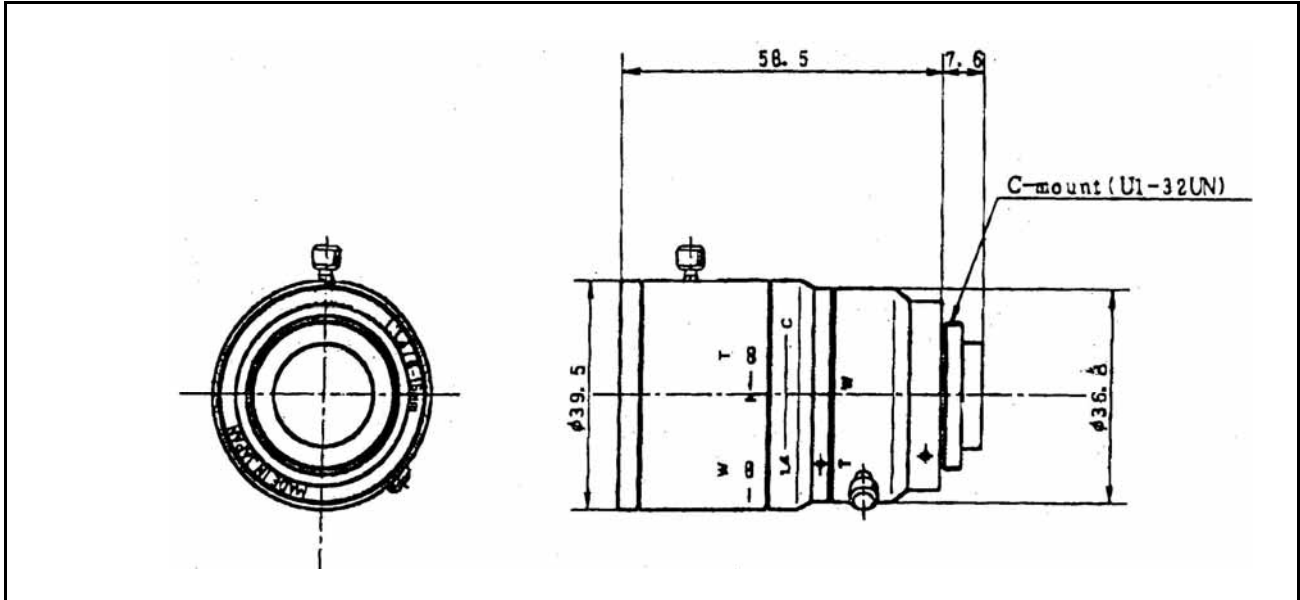

CCTV LENS

HV3Z615T

VARI-FOCAL LENS
MANUAL IRIS

(Unit: mm)

Image Format	1/2-inch
Focal Length	6 - 15mm
Max. Aperture	F1.4 - close
Operation	Iris: Manual
View Angle (Degrees)	Horizontal 59°13 Vertical: 44°13
Lens Mount	C-Mount
MOD(Minimum Object Distance)	0.3m
Back Focal Length	11.68 - 20.25mm
Filter Screw Size	Not provided
Dimensions	39.5 x 58.5mm (Dia. X Length)
Weight	120g