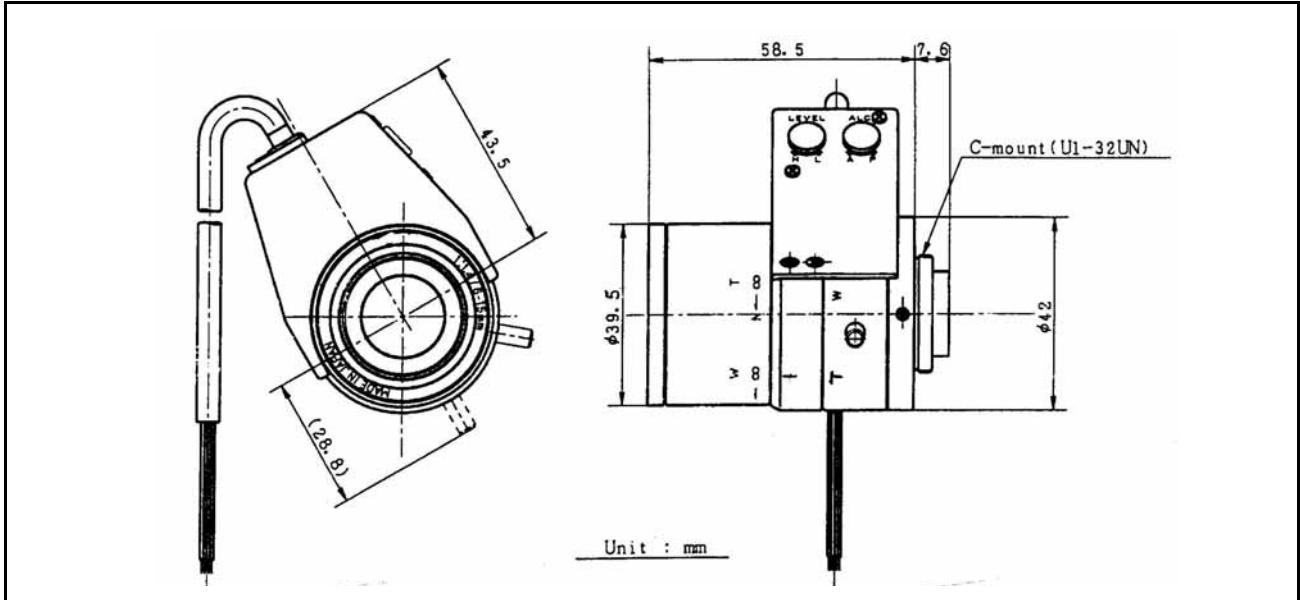

## HV3Z615TA

VARI-FOCAL LENS  
AUTO IRIS

(Unit: mm)

Image Format	1/2-inch
Focal Length	6 - 15mm
Max. Aperture	F1.4 - 360
Operation	Iris: Video-drive
View Angle (Degrees)	Horizontal 59°13 Vertical: 44°13
Lens Mount	C-Mount
MOD(Minimum Object Distance)	0.3m
Back Focal Length	11.68 - 20.25mm
Filter Screw Size	Not provided
Dimensions	39.5 x 58.5mm (Dia. X Length)
Weight	160g