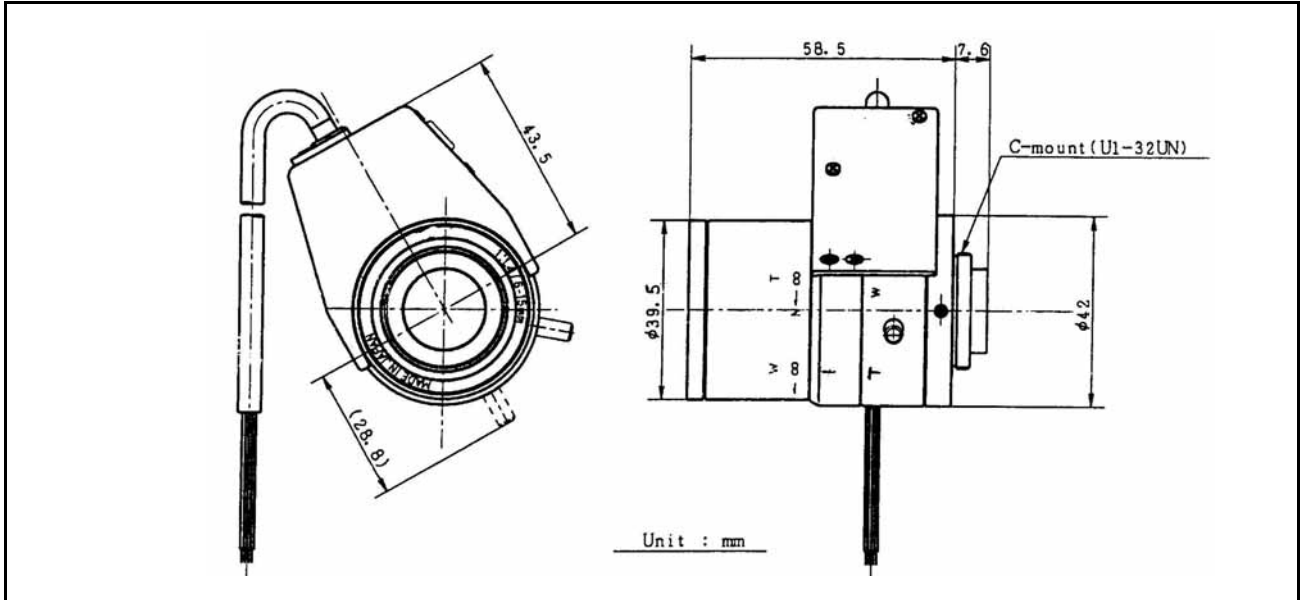

CCTV LENS

HV3Z615TANB

VARI-FOCAL LENS
AUTO IRIS

(Unit: mm)

Image Format	1/2-inch
Focal Length	6 - 15mm
Max. Aperture	F1.4 - 360
Operation	Iris: DC-drive
View Angle (Degrees)	Horizontal 59°13 Vertical: 44°13
Lens Mount	C-Mount
MOD(Minimum Object Distance)	0.3m
Back Focal Length	11.68 - 20.25mm
Filter Screw Size	Not provided
Dimensions	39.5 x 58.5mm (Dia. X Length)
Weight	160g